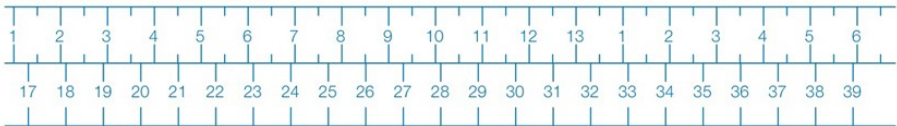

AVAILABLE: NOW

RRP \$29.95

SIZES

Small : 10 - 11

Medium : 12 - 13

Large : 1 - 2

XL : 3 - 4

- Textile upper
- Textile lining
- Textile insole
- TPR sole

\$13.60

+gst

Grey

Size Chart

size	size	size	size	size	size	size
0	1	2	3	4	5	6
Birth to 6 weeks	6 weeks to 3 months	3 months to 6 months	6 months to 9 months	9 months to 12 months	12 months to 18 months	18 months to 24 months

AUSTRALIAN SIZES (BRITISH)

EUROPEAN SIZES (PARIS POINTS)

www.surefit.com.au

Surefit
Caring for Children's feet

HEAD OFFICE

Phone: (03) 9357 0522

Fax: (03) 9357 0533

E-mail: sales@surefit.com.au